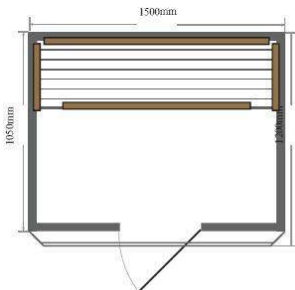

Infrasauna DeLuxe 3003 Carbon

DeLUXE 3003

Dimensions: 1500X1200X1900(mm)
59"x45.3"x75"(in)

Power: 1900(w)